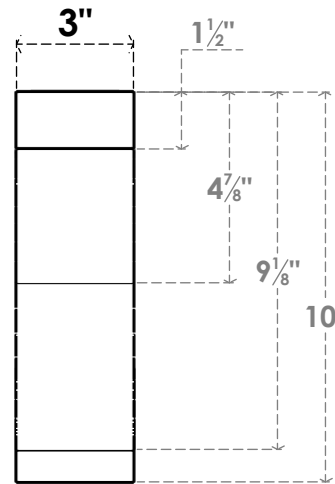

ITEM NUMBER: BRCPO030X10000X10000BKR

3"W X 10"D X 10"H BAKER ARCHITECTURAL GRADE PVC OPEN BRACE

SIDE PROFILE

FRONT PROFILE

ISOMETRIC

EKENA MILLWORK
2300 WEST MAIN ST.
CLARKSVILLE, TX 75426
TOLL FREE: 866-607-0453
WWW.EKENAMILLWORK.COM