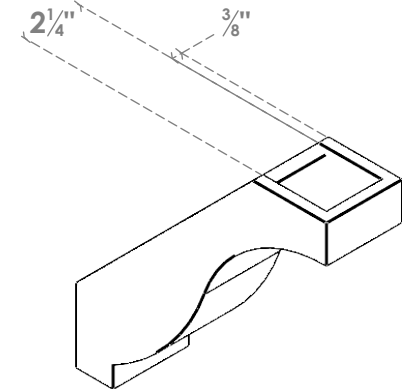

ITEM NUMBER: BRCPO030X10000X10000BKR

3"W X 10"D X 10"H BAKER ARCHITECTURAL GRADE PVC OPEN BRACE

SIDE PROFILE

FRONT PROFILE

ISOMETRIC

EKENA MILLWORK
2300 WEST MAIN ST.
CLARKSVILLE, TX 75426
TOLL FREE: 866-607-0453
WWW.EKENAMILLWORK.COM