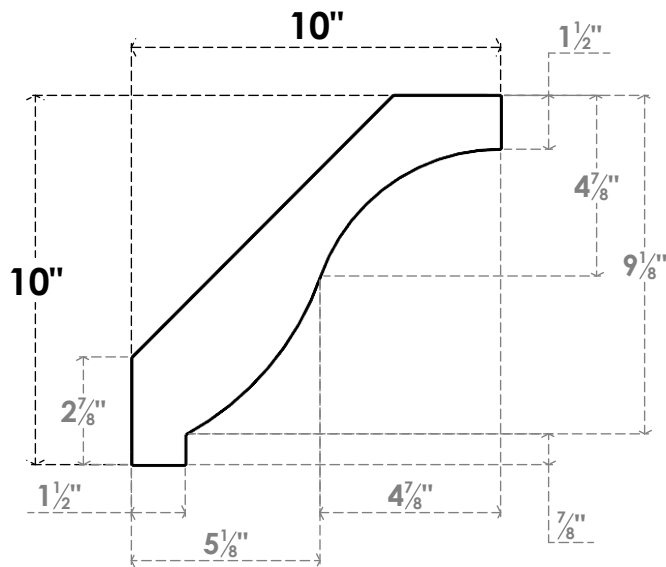

ITEM NUMBER: BRCPO030X10000X10000BKR

3"W X 10"D X 10"H BAKER ARCHITECTURAL GRADE PVC OPEN BRACE

SIDE PROFILE

FRONT PROFILE

ISOMETRIC

EKENA MILLWORK
2300 WEST MAIN ST.
CLARKSVILLE, TX 75426
TOLL FREE: 866-607-0453
WWW.EKENAMILLWORK.COM